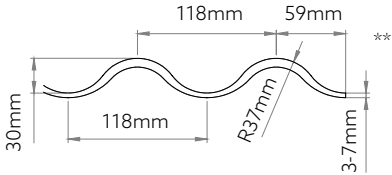

Design created by Estudi{H}ac.

Wave · White Sand

1295 x 2590 mm · 100314038

1295 x 3290 mm · 100287549

Wave · Ocre Sand

1295 x 2590 mm · 100314054

1295 x 3290 mm · 100293371

Wave · Grey Sand

1295 x 2590 mm · 100314121

1295 x 3290 mm · 100293337

SpA
hotel

17

PAINT

White Sand	Ocre Sand	Grey Sand
FW P001	FW P004	FW P007

(*) Approximate measurements. Nominal measurement tolerances are ±20mm on the long side and ±10mm on the short side. (**) Approximate measurements. Design height tolerance ±5mm.