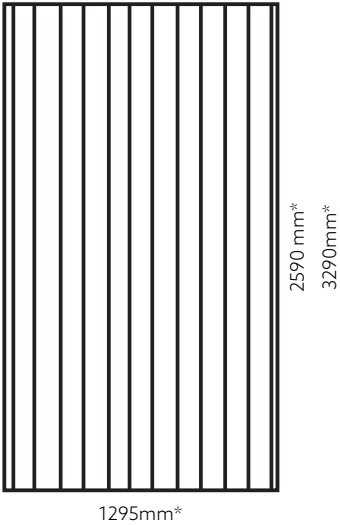

Design created by Estudi{H}ac.

Wave · White Sand

1295 x 2590 mm · 100314038

1295 x 3290 mm · 100287549

Wave · Ocre Sand

1295 x 2590 mm · 100314054

1295 x 3290 mm · 100293371

Wave · Grey Sand

1295 x 2590 mm · 100314121

1295 x 3290 mm · 100293337

SpA
hotel

17

PAINT

White Sand	Ocre Sand	Grey Sand
FW P001	FW P004	FW P007

(*) Approximate measurements. Nominal measurement tolerances are ±20mm on the long side and ±10mm on the short side. (**) Approximate measurements. Design height tolerance ±5mm.